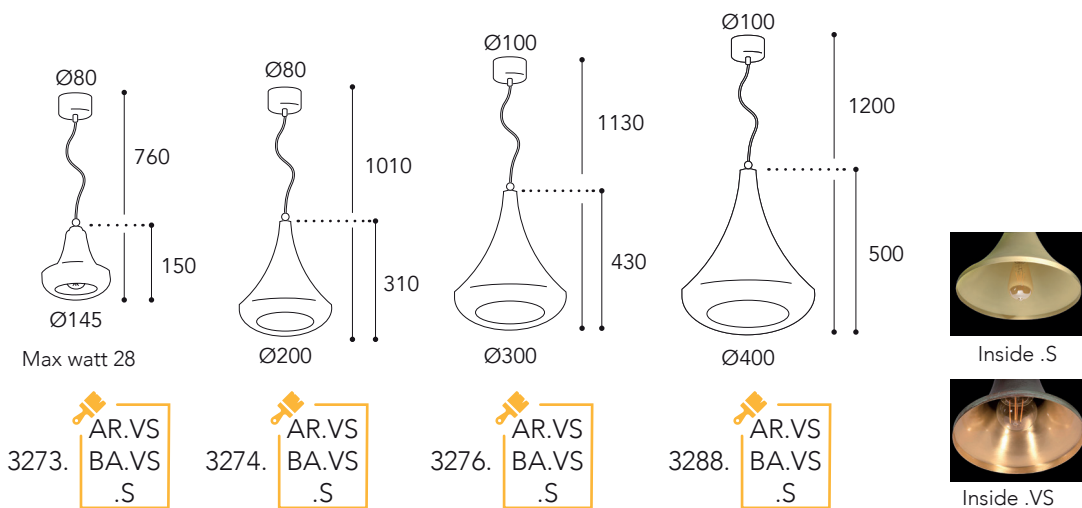

Cavo/Cable 1500 mm

Regolazione altezza
Height adjustment

Inside .S

Inside .VS

CE
IP20 - E27

Max Watt
28

Lampadina a LED
non inclusa
Led bulb not included
Ø45 h.73

A++E

Classe efficienza
energetica
Energy efficiency classes

3276.AR.VS

3274.AR.VS

CE
IP20 - E27

Max Watt
52

Lampadina a LED
non inclusa
Led bulb not included

A++E
Classe efficienza
energetica

Energy efficiency classes