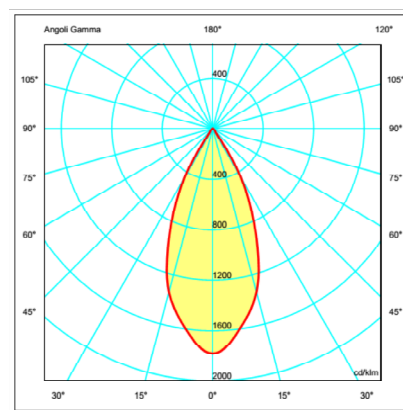

PAGURO Monochromatic DATA-SHEET

GENERAL FEATURES:

	power (W)	lm
PAG.01.XXXXX.X	9,5	728 (4000K)

OPTICAL FEATURES:

PAG.XX.MXXXX.X	Narrow beam 16°
PAG.XX.FXXXX.X	Medium beam 32°
PAG.XX.WXXXX.X	Wide beam 45°

LED FEATURES:

Narrow beam 16°

Medium beam 32°

Wide beam 45°