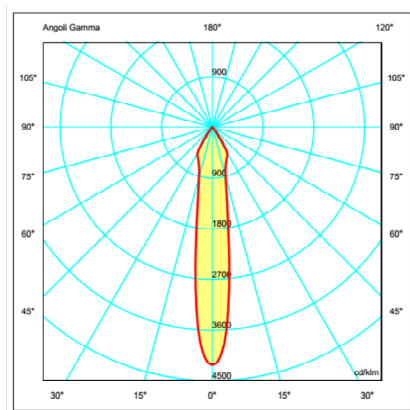

PAGURO Monochromatic DATA-SHEET

GENERAL FEATURES:

	power (W)	lm
PAG.01.XXXXX.X	9,5	728 (4000K)

OPTICAL FEATURES:

PAG.XX.MXXXX.X	Narrow beam 16°
PAG.XX.FXXXX.X	Medium beam 32°
PAG.XX.WXXXX.X	Wide beam 45°

LED FEATURES:

Narrow beam 16°

Medium beam 32°

Wide beam 45°