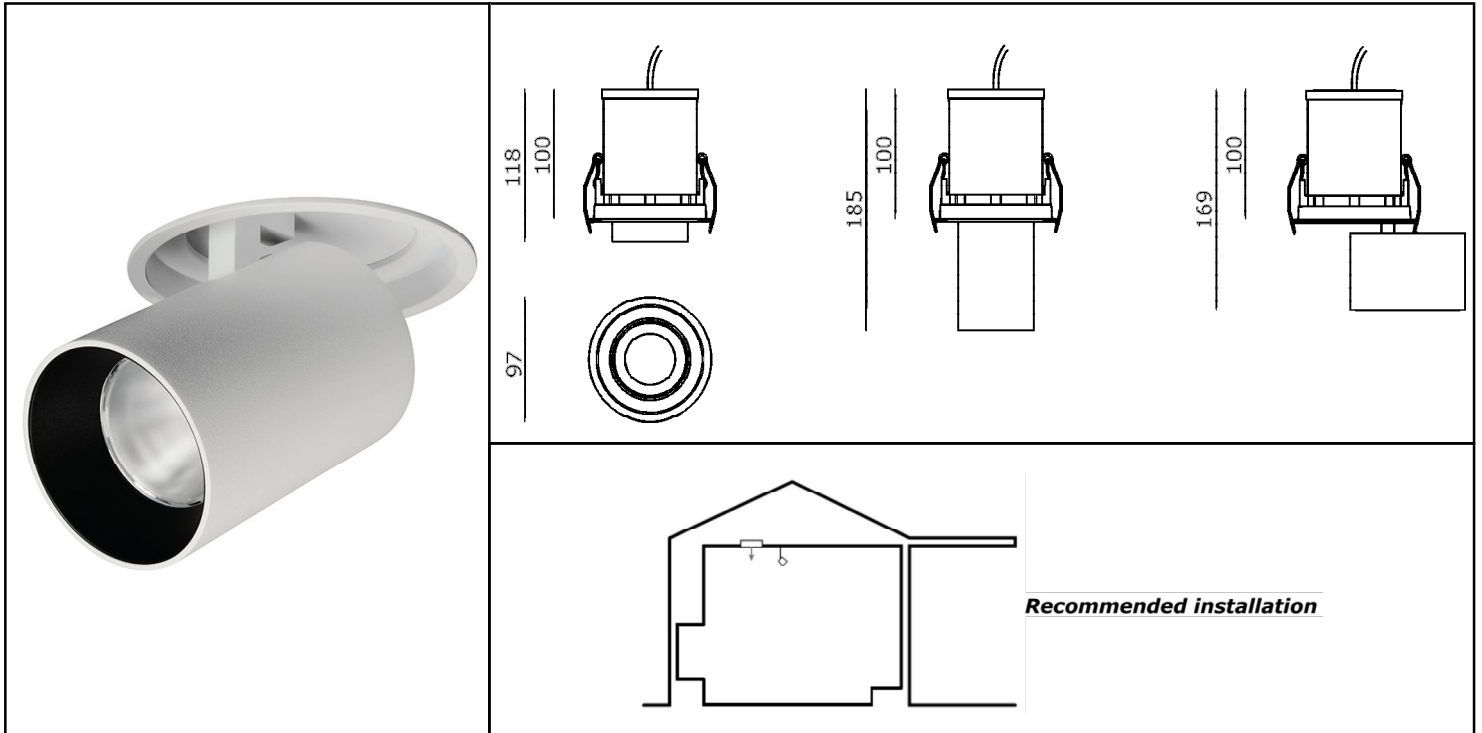

PAGURO Monochromatic DATA-SHEET

PRODUCT DESCRIPTION:

Family of recessed, fixed and adjustable spotlights for indoor applications, painted black or white.
Power supply included.

TECHNICALS FEATURES:

Materials	Aluminium die-cast
Finishes	Painted black or white
Power Supply	500 mA constant current
Power	9,5 W
Light Source	COB Power LED
Color Temperature	3000K ; 4000K
Ra	> 80
Chromatic Selection	Mac-Adam 3-step
Lifetime	> 50000 h (TM21)
Optics	16° - 32° - 45°
Tc metal body	<90 °C
Ta operating temperature	0 ÷ 40 °C
Ts surface temperature	≤ 65 °C
Functions	On/Off
Weigth	510 g
Installations	Recessed (ceiling) through steel springs, adjustable angle 0÷90°/350°
Norms	EN 60598-1 ; EN 60598-2 and its parts

NOTE:

Power supplies, control&dimming devices and fixing kits must to be orderd separately. Aldabra power supply consumption is equal to 15% of the fixture nominal power.
Photometric data available at www.aldabra.it

PAGURO Monochromatic DATA-SHEET

GENERAL FEATURES:

	power (W)	lm
PAG.01.XXXXX.X	9,5	728 (4000K)

OPTICAL FEATURES:

PAG.XX.MXXXX.X	Narrow beam 16°
PAG.XX.FXXXX.X	Medium beam 32°
PAG.XX.WXXXX.X	Wide beam 45°

LED FEATURES: