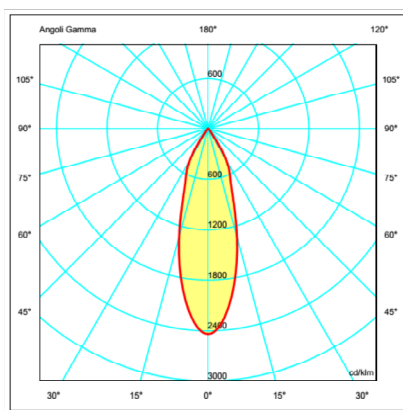

PAGURO Monochromatic DATA-SHEET

GENERAL FEATURES:

	power (W)	lm
PAG.01.XXXXX.X	9,5	728 (4000K)

OPTICAL FEATURES:

PAG.XX.MXXXX.X	Narrow beam 16°
PAG.XX.FXXXX.X	Medium beam 32°
PAG.XX.WXXXX.X	Wide beam 45°

LED FEATURES:

Narrow beam 16°

Medium beam 32°

Wide beam 45°