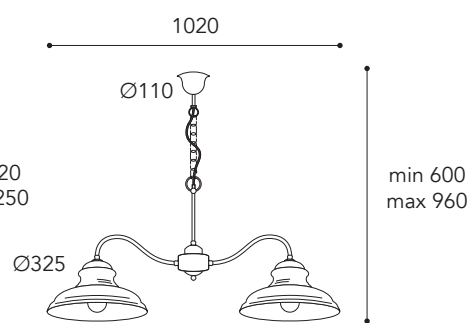

.O =
Vetro opale
Opal glass

pag. 10

CE
IP44 - E27

Max Watt
52

Lampadina a LED
non inclusa
Led bulb not included

A++E
Classe efficienza
energetica
Energy efficiency classes

Finiture / Finishing:

.AR **.BA**

1674. AR
BA

CE
IP20 - E27

Max Watt
52

Lampadina a LED
non inclusa
Led bulb not included

A++E
Classe efficienza
energetica
Energy efficiency classes

1678.BA

1677. 

1678. 