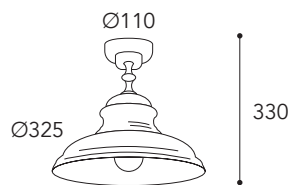

1673.AR

1672. AR
BA

1673. AR
BA

1674. AR
BA

CE
IP20 - E27

Max Watt
52

Lampadina a LED
non inclusa
Led bulb not included

A++E
Classe efficienza
energetica
Energy efficiency classes