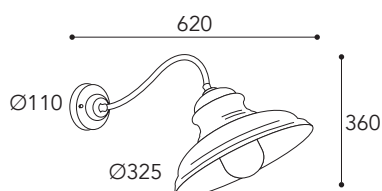

1591. T AR
O BA