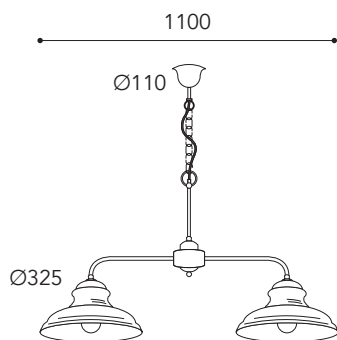

1674. AR
BA

CE
IP20 - E27

Max Watt
52

Lampadina a LED
non inclusa
Led bulb not included

A++E
Classe efficienza
energetica
Energy efficiency classes

1678.BA

1677. 

1678. 