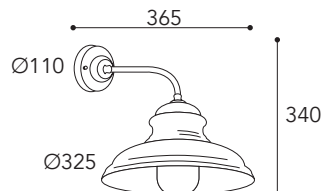

1595. T AR
O BA

✦ Vetri/Glasses

.T =
Vetro trasparente
Transparent glass

.O =
Vetro opale
Opal glass