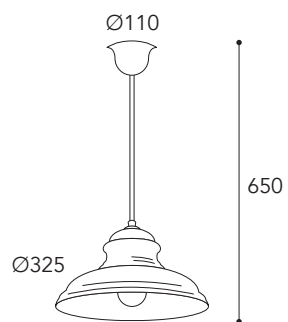

.O =
Vetro opale
Opal glass

pag. 10

CE
IP44 - E27

Max Watt
52

Lampadina a LED
non inclusa
Led bulb not included

A++E
Classe efficienza
energetica
Energy efficiency classes

Finiture / Finishing:

.AR **.BA**

1674. AR
BA

CE
IP20 - E27

Max Watt
52

Lampadina a LED
non inclusa
Led bulb not included

A++E
Classe efficienza
energetica
Energy efficiency classes

1678.BA

1677. 

1678. 