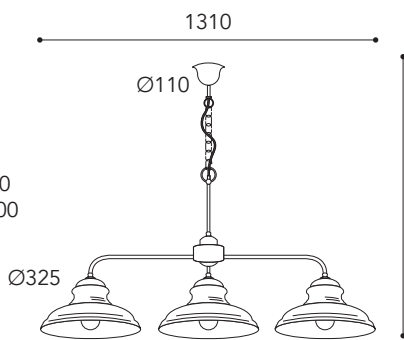

1674. AR
BA

CE
IP20 - E27

Max Watt
52

Lampadina a LED
non inclusa
Led bulb not included

A++E
Classe efficienza
energetica
Energy efficiency classes

1678.BA

1677. 

1678. 