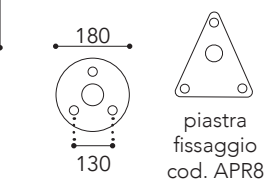

Max Watt
52

Lampadina a LED non inclusa
Led bulb not included

A++E
Classe efficienza energetica
Energy efficiency classes

1731.  

1732.  

Vetri/Glasses

.T =
Vetro trasparente
Transparent glass

.O =
Vetro opale
Opal glass