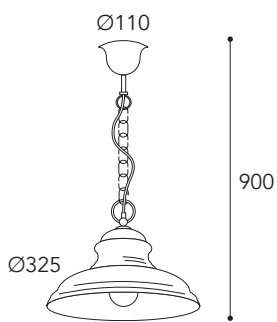

.O =
Vetro opale
Opal glass

pag. 10

CE
IP44 - E27

Max Watt
52

Lampadina a LED
non inclusa
Led bulb not included

A++E
Classe efficienza
energetica
Energy efficiency classes

Finiture / Finishing:

.AR **.BA**

1670.AR

1675.BA

1670. 

1671. 

1675. 

1673.AR

1672. AR
BA

1673. AR
BA

1674. AR
BA

CE
IP20 - E27

Max Watt
52

Lampadina a LED
non inclusa
Led bulb not included

A++E
Classe efficienza
energetica
Energy efficiency classes

1678.BA

1677. 

1678. 