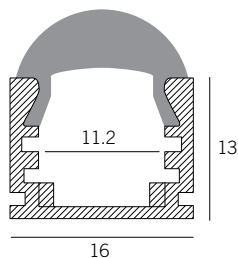

LINEAR PROFILE

REGULAR

OVERVIEW	REGULAR is a surfaced mounted profile.
WARRANTY	3 Years
APPLICATIONS	Joinery, wall washing & beam focus
MATERIALS	Profile - Anodised Aluminium Lens - Opal or Clear Acrylic
COLOURS	Linear Profile - Anodised Clear LED Curve Strip - 2700K, 3000K, 4000K, Blue, RGB or other colours available on request.
SPECIFICATIONS	
LED OPTIONS	See LED Curve Strip Spec Sheet for more information DL-C5: LED Curve Strip 5w/mtr DL-C10: LED Curve Strip 10w/mtr DL-C14: LED Curve Strip 14w/mtr
INPUT POWER	12V DC or 12V DC
POWER CONSUMPTION	5W, 10W or 14W
PROFILE & ACCESSORIES	
K-REGULAR K-LFC K-SWITCH-PROX	REGULAR Profile Light Focusing Cover - Clear Proximity Switch 12V DC 48W