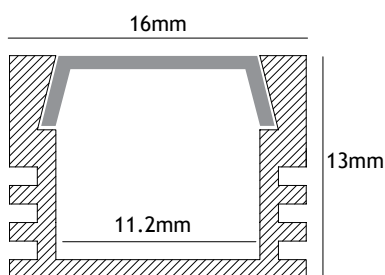

LINEAR PROFILE

PDS4-ALU

OVERVIEW

PDS4-Alu is a deep recessed or surface mounted profile.

WARRANTY

3 Years

APPLICATIONS

Joinery & work stations

MATERIALS

Profile - Anodised Aluminium
Lens - Opal, Clear Acrylic or Liger

COLOURS

Linear Profile - Anodised Clear
LED Curve Strip - 2700K, 3000K, 4000K, Blue, RGB or other colours available on request.

SPECIFICATIONS

LED OPTIONS

See LED Curve Strip Spec Sheet for more information

DL-C5
DL-C10
DL-C14

DL-C5: LED Curve Strip 5w/mtr
DL-C10: LED Curve Strip 10w/mtr
DL-C14: LED Curve Strip 14w/mtr

INPUT POWER

12V DC or 24V DC

POWER CONSUMPTION

5W, 10W or 14W

PROFILE & ACCESSORIES

K-PDS4-ALU
K-L-O-8MM
K-L-C-8MM
K-LFC
K-L-O-LIGER
K-EC-PDS4-ALU
K-ECH-PDS4-ALU
K-EC-A-PDS4-ALU
K-MB-MICRO-ALU
K-SWICHTH-MICRO
K-SWICHTH-PROX
K-EC-SW-PDS4-ALU
K-SWITCH-BASE

PDS4 Alu Profile
Profile Lens Opal - 8mm
Profile Lens Clear - 8mm
Light Focusing Cover - Clear
LIGER Diffuser
PDS4 Alu Profile End Cap
PDS4 Alu Profile End Cap with Hole
PDS4 Alu Profile End Cap with Adaptor
Mounting Brackets - Zinc
Micro Switch 12V DC 48w
Proximity Switch 12V DC 48w
PDS4 Alu Profile Switch End Cap with Hole
Base for Micro / Proximity Switch