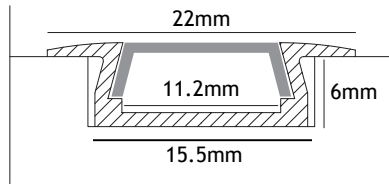

# LINEAR PROFILE

# MICRO-K

<b>OVERVIEW</b>	Micro-K is a recessed profile with cover strips.
<b>WARRANTY</b>	3 Years
<b>APPLICATIONS</b>	Indoor: interior design, profile can fit into the grooves of slim designed and thin furniture pieces, wall surfaces and drywalls.
<b>MATERIALS</b>	Profile - Anodised Aluminium Lens - Opal or Clear Acrylic
<b>COLOURS</b>	Linear Profile - Anodised Clear LED Curve Strip - 2700K, 3000K, 4000K, Blue, RGB or other colours available on request.
<b>SPECIFICATIONS</b>	
<b>LED OPTIONS</b>	See LED Curve Strip Spec Sheet for more information
DL-C5 DL-C10 DL-C14	DL-C5: LED Curve Strip 5w/mtr DL-C10: LED Curve Strip 10w/mtr DL-C14: LED Curve Strip 14w/mtr
<b>INPUT POWER</b>	12V DC or 24V
<b>POWER CONSUMPTION</b>	5W, 10W or 14W
<b>PROFILE &amp; ACCESSORIES</b>	
K-MICRO-K K-L-O-8MM K-L-C-8MM K-LFC K-EC-MICRO-K K-ECH-MIRCO-K K-SWICTH-MICRO K-SWICTH-PROX K-EC-SW-MICRO-K	Micro K Profile Profile Lens Opal - 8mm Profile Lens Clear - 8mm Light Focusing Cover - Clear Micro K Profile End Cap Micro K Profile End Cap with Hole Micro Switch 12V DC 48w Proximity Switch 12V DC 48w Micro K Profile Switch End Cap with Hole