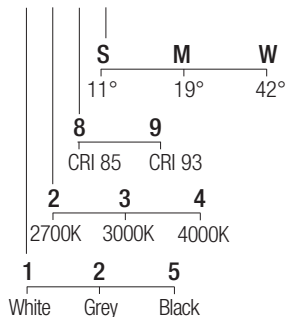

CCT/CRI/Flux

CCT	CRI85	CRI93
2700K	3660lm	3400lm
3000K	4000lm	3660lm
4000K	4200lm	3900lm

Code construction

JU4 X X X X