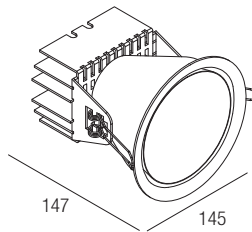

IP20 made in Italy

Supply current
1050mA (V, 37V)

Power
40W

Dimensions

Photometric diagrams

CCT/CRI/Flux

CCT	CRI85	CRI93
2700K	3660lm	3400lm
3000K	4000lm	3660lm
4000K	4200lm	3900lm

Code construction