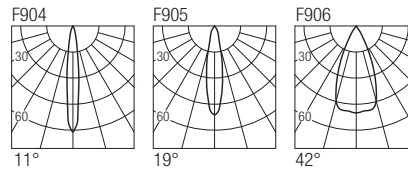

IP20 made in Italy

Supply current
1050mA (V, 37V)

Power
40W

Dimensions

Photometric diagrams

CCT/CRI/Flux

CCT	CRI85	CRI93
2700K	3660lm	3400lm
3000K	4000lm	3660lm
4000K	4200lm	3900lm

Code construction