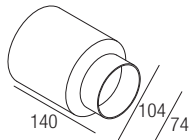

IP67 made in Italy

Supply current

3x350mA

Power

3x1W

Series wiring

Dimensions

Photometric diagrams

Code construction

XJ9 X 9

2 5 9 0
 Grey Black COR-TEN INOX AISI 316L

Optionals

CSXJ02

Recessing box

Drivers

Note: for a correct installation it is necessary to order all the codes