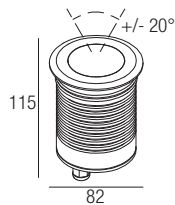

IP67 made in Italy

Supply current

3x350mA

Power

3x1W

Series wiring

Dimensions

Photometric diagrams

Code construction

XJ9 X 9

2 5 9 0
 Grey Black COR-TEN INOX AISI 316L

Optionals

CSXJ02

Recessing box

Drivers

Note: for a correct installation it is necessary to order all the codes