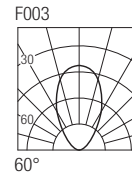

IP67 made in Italy

Supply current

3x350mA

Power

3x1W

Series wiring

Dimensions

Photometric diagrams