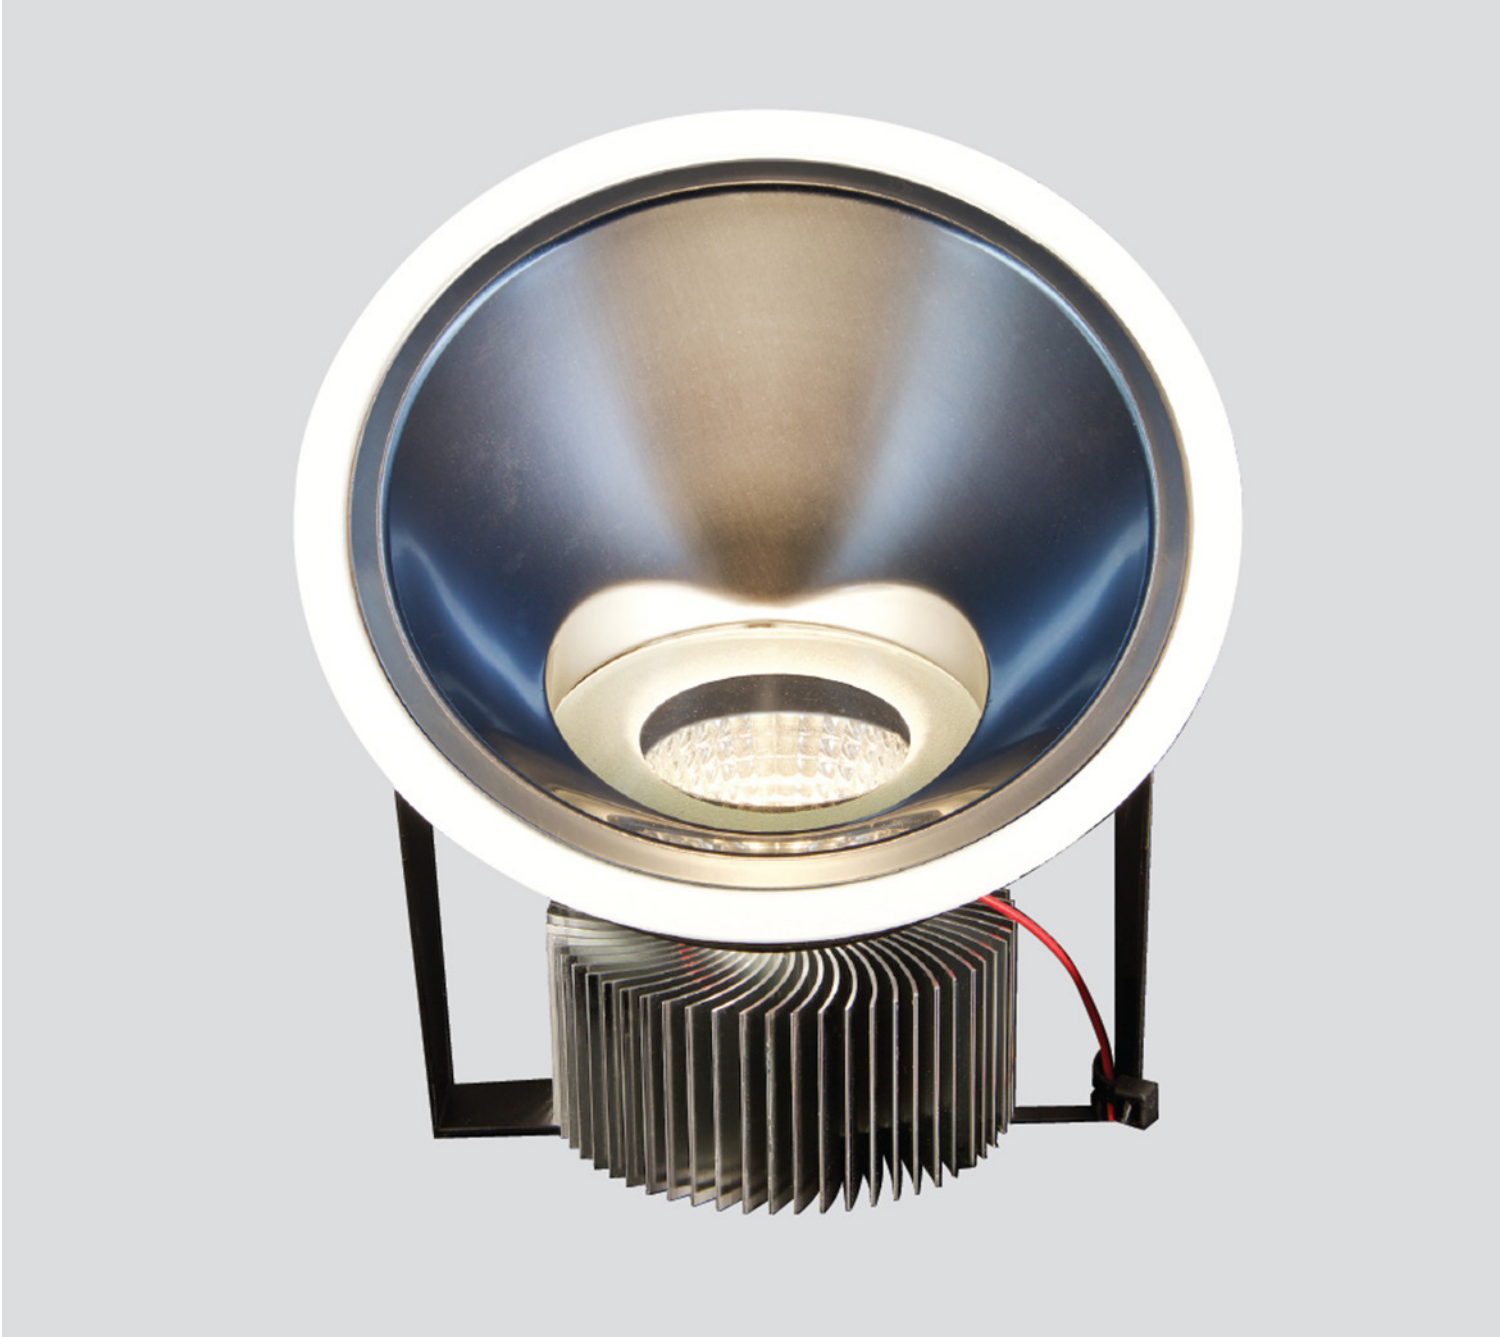

# GUNN LARGE WASH

The Gunn Range is a family of high-quality light fittings designed to create enticing interiors. The integral LED light source is deep recessed behind a baffle and reflector, creating extremely low-glare yet powerful illumination with narrow to medium beam options. Gunn Large Wash can be used alongside the Gunn Family to create mood making lighting effects perfect for hospitality and commercial environments.

## TECHNICAL DETAILS

|                           |   |  |
|---------------------------|---|--|
| <b>BODY COLOUR</b>        | White, Black, Silver, Custom  |  |
| <b>REFLECTOR FINISHES</b> | White, Black, Dark Satin, Champagne, Rose, Gold, Ice Blue                     |  |
| <b>MATERIALS</b>          | Anodised aluminium reflector and heatsink. 304 stainless steel fascia         |  |
| <b>INPUT POWER</b>        | 500mA (21W) or 900ma (35W) driver c/w flex and plug                           |  |
| <b>LUMEN OUTPUT</b>       | 21W - 2700K - 1200lm<br>21W - 3000K - 1363lm<br>21W - 4000K - 1500lm          | 35W - 2700K - 2250lm<br>35W - 3000K - 2500lm<br>35W - 4000K - 2750lm |
| <b>POWER CONSUMPTION</b>  | 21W or 35W  |  |
| <b>LUMEN MAINTENANCE</b>  | 70% at 50,000 hrs   |  |
| <b>DIMMING</b>            | Leading/Trailing Edge<br>Dali Dim<br>1-10V DC Control<br>Bluetooth on request |  |
| <b>CUT OUT</b>            | 145mm   |  |
| <b>WARRANTY</b>           | 3 Years   |  |

## REFLECTOR COLOURS