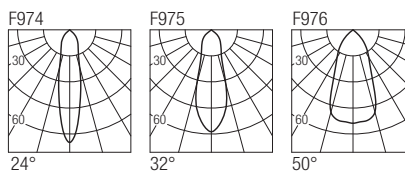

IP44 made in Italy

**Supply current**  
500mA (V<sub>i</sub> 37V)

**Power**  
20W

**Dimensions**

**Photometric diagrams**

**CCT/CRI/Flux**

	CRI85	CRI93
2700K	1830lm	1700lm
3000K	2000lm	1830lm
4000K	2100lm	1950lm

**Code construction**

H2 X X X X X

**Optionals**

**LOH2 LOH2B LOH2G**  
White Black Grey  
Low luminance louver

**SC1003**  
Milky screen

**Note:** the screen must be ordered together with the lighting fixture