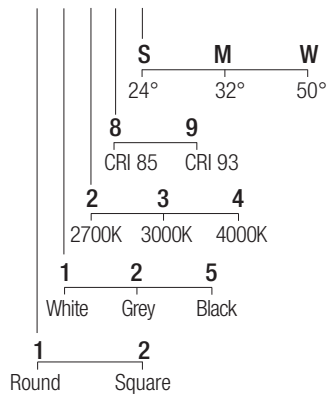

IP44 made in Italy

**Supply current**  
500mA (V<sub>i</sub> 37V)

**Power**  
20W

**Dimensions**

**Photometric diagrams**

**CCT/CRI/Flux**

	CRI85	CRI93
2700K	1830lm	1700lm
3000K	2000lm	1830lm
4000K	2100lm	1950lm

**Code construction**

H2 X X X X X

**Optionals**

**LOH2 LOH2B LOH2G**  
White Black Grey  
Low luminance louver

**SC1003**  
Milky screen

**Note:** the screen must be ordered together with the lighting fixture