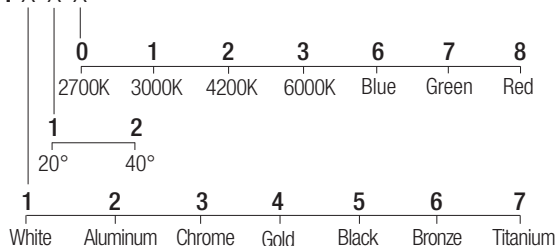

La gamme Bye combine les dimensions minimales à la possibilité de choisir différentes optiques et une vaste gamme de finitions et au confort visuel proposé par l'optique en retrait. Le soin des mécaniques et l'attention pour les prestations optiques garantissent un produit de haute qualité pour la réalisation de ciels étoilés ou de petits accents lumineux.

Die Produktreihe Bye kombiniert kleinste Größen mit der Möglichkeit verschiedene Optiken auszuwählen und mit einem großen Angebot an Ausführungen und dem visuellen Komfort durch Einbauoptik. Die Sorgfalt der Mechaniker und die Aufmerksamkeit auf optische Leistungen garantiert ein qualitativ hochwertiges Produkt für die Herstellung von Sternenhimmel oder kleinen Lichtakzenten.

La gama Bye combina el tamaño mínimo con la posibilidad de elegir diferentes ópticas, con un amplio surtido de acabados y con un confort visual gracias a su óptica retrocedida. La atención por las partes mecánicas y por las prestaciones ópticas garantizan un producto de alta calidad para la realización de cielos estrellados o de pequeños puntos luminosos.

Supply current
250mA (V_i 2,9V)

Power
0,75W

Series wiring

Dimensions

Photometric diagrams

CCT/CRI/Flux

CCT	Flux
2700K	71lm
3000K	75lm
4200K	86lm
6000K	91lm

Code construction

BY1 X X X