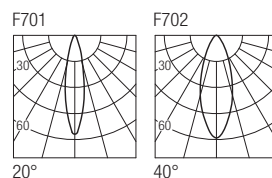

Supply current
250mA (V_i 2,9V)

Power
0,75W

Series wiring

Dimensions

Photometric diagrams

CCT/CRI/Flux

CCT	Flux
2700K	71lm
3000K	75lm
4200K	86lm
6000K	91lm

Code construction