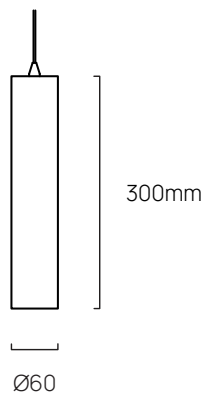

lightworks.

ALISON

ALISON

High output pendant for commercial/residential interior use. Multiple mounting, suspension and lumen output options. Designed and manufactured in Australia.

TECHNICAL DETAILS

APPLICATION	Residential and Commercial Interiors			
TRIM COLOURS	White, Black, Silver, Custom			
BEAM	Medium beam - 24 degrees Wide beam - 38 degrees			
CABLE	1.5m Black cloth flex Custom colours and lengths available on request			
MATERIALS	6061 machined aluminium - chromate dipped and polyester powder coated			
INPUT POWER	240V			
LUMEN OUTPUT	15W	2700K	1100lm	350mA
	15W	3000K	1200lm	350mA
CRI	90+			
LUMEN MAINTENANCE	L70			
DIMMING	Leading/Trailing Edge Dali Dim 1-10V DC			
MOUNTING OPTIONS	FD-81 - Driver in ceiling (all dimming options available) J Box Canopy - Leading/Trailing edge dimming only A150 Ceiling Canopy - Surface mounted (Dali/1-10V dimming) 3 Circuit Track Suspension - All dimming options available			

DIMENSIONS

ORDERING OPTIONS

Fitting	Watts	Colour	CCT	Beam	Dimming	Mounting
AL60	8 Watts (8W) 10 Watts (10W)	Black (2) White (3) Silver (6) Custom (5)	2700K (27K) 3000K (3K)	Medium Beam 24° (MB) Wide Beam 38° (WB)	Leading/Trailing (TR) Dali Dim (DD) 1-10V DC (DC)	FD-81 (FD-81) J-Box Disc Drop (JB-DD) Ceiling Canopy (A-150CC) Track (TK)