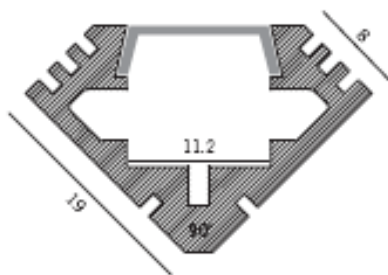

LINEAR PROFILE

45 ALU

OVERVIEW

45 Alu is a 45-degree angle profile.

WARRANTY

3 Years

APPLICATIONS

Indoor & Outdoor: This angled profile can be mounted to all types of grooves, inputs and surface edges.

LED OPTIONS

See LED Curve Strip Spec Sheet for more information

DL-C5
DL-C10
DL-C14

DL-C5: LED Curve Strip 5w/mtr
DL-C10: LED Curve Strip 10w/mtr
DL-C14: LED Curve Strip 14w/mtr

INPUT POWER

12V DC or 24V DC